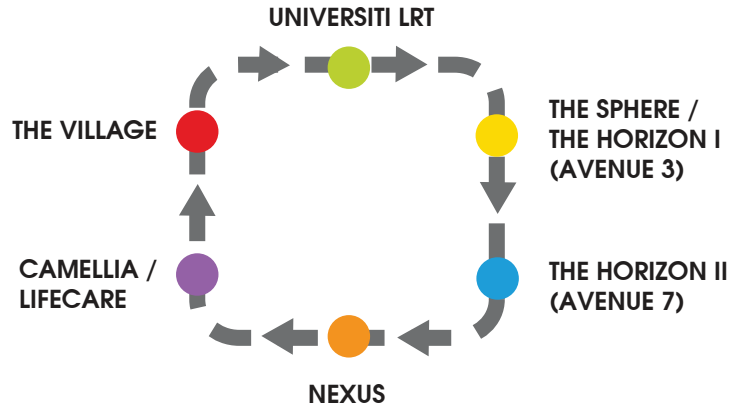

BANGSAR SOUTH SHUTTLE SERVICE

SHUTTLE SERVICE TIMETABLE

	MONDAYS - SATURDAYS 8.00AM to 8.00PM			SUNDAYS & PUBLIC HOLIDAYS 9.00AM to 9.45PM		
	First Bus	Subsequent	Last Bus	First Bus	Subsequent	Last Bus
Universiti LRT	8.00am	Every 30 minutes*	7.30pm	9.00am	Every 30 minutes*	9.00pm
The Sphere/The Horizon I	8.10am		7.40pm	9.10am		9.10pm
The Horizon II	8.15am		7.45pm	9.15am		9.15pm
Nexus	8.20am		7.50pm	9.20am		9.20pm
Camellia/Lifecare	8.22am		7.52pm	9.22am		9.22pm
The Village	8.25am		7.55pm	9.25am		9.25pm
Universiti LRT (Drop off only)			8.00pm			9.30pm

* The shuttle service is provided on a first-come-first-served basis.

* The Management reserves the right to change the schedule of the shuttle service without prior notice.

For more information, please visit www.bangsarsouth.com

Another Prestigious Development by:

BANGSARSOUTH
inspired by your dreams

SHUTTLE SERVICE ROUTE MAP

- Travel times may vary depending on traffic/weather conditions.
- The shuttle service is provided on a first-come-first-served basis.
- The Management reserves the right to change the schedule of the shuttle service without prior notice.