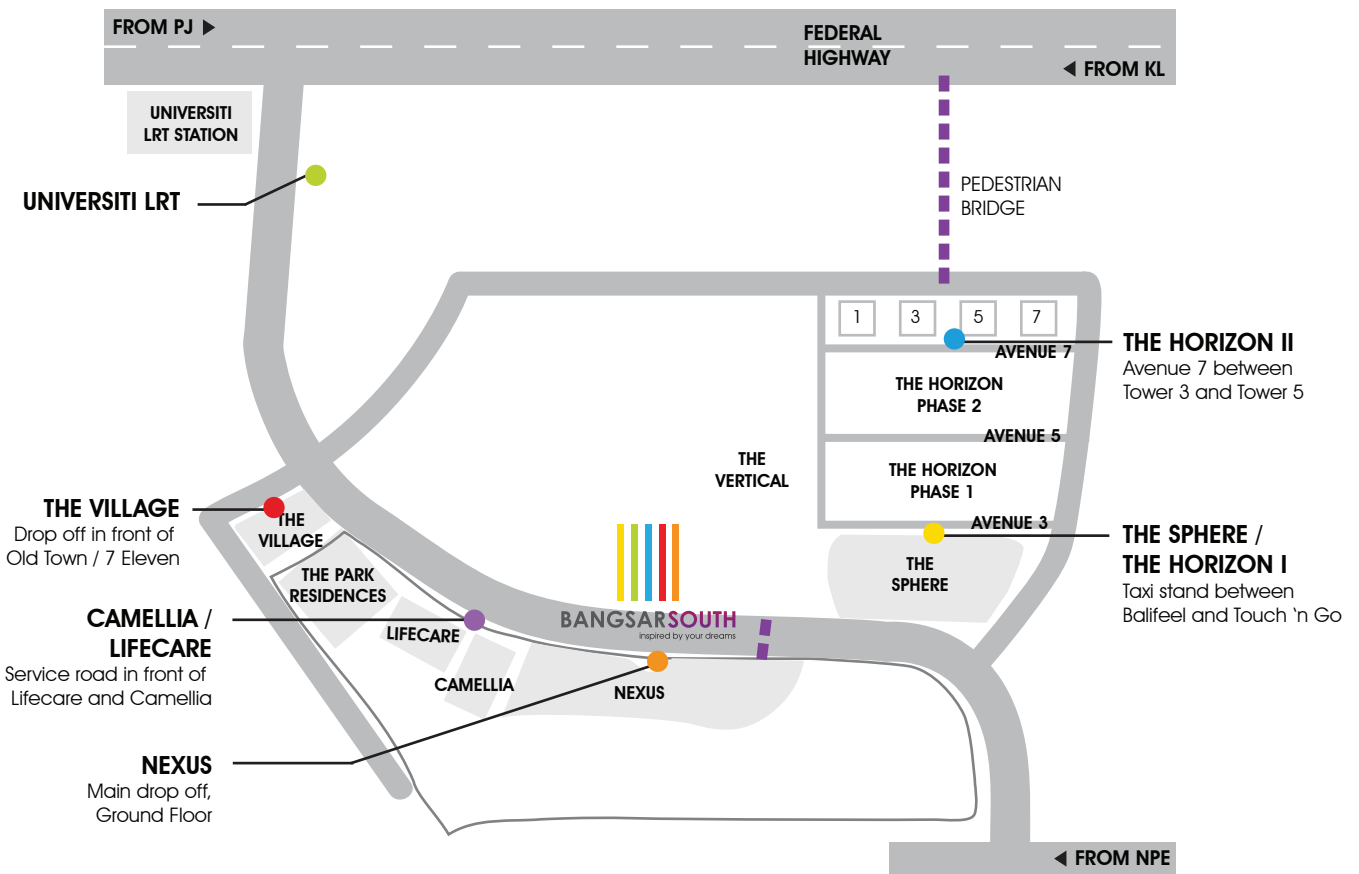

BANGSAR SOUTH SHUTTLE SERVICE

SHUTTLE SERVICE TIMETABLE

	MONDAYS - SATURDAYS 8.00AM to 8.00PM			SUNDAYS & PUBLIC HOLIDAYS 9.00AM to 9.45PM		
	First Bus	Subsequent	Last Bus	First Bus	Subsequent	Last Bus
Universiti LRT	8.00am	Every 30 minutes*	7.30pm	9.00am	Every 30 minutes*	9.00pm
The Sphere/The Horizon I	8.10am		7.40pm	9.10am		9.10pm
The Horizon II	8.15am		7.45pm	9.15am		9.15pm
Nexus	8.20am		7.50pm	9.20am		9.20pm
Camellia/Lifecare	8.22am		7.52pm	9.22am		9.22pm
The Village	8.25am		7.55pm	9.25am		9.25pm
Universiti LRT (Drop off only)			8.00pm			9.30pm

* The shuttle service is provided on a first-come-first-served basis.

* The Management reserves the right to change the schedule of the shuttle service without prior notice.

For more information, please visit www.bangsarsouth.com

Another Prestigious Development by:

BANGSARSOUTH
inspired by your dreams

SHUTTLE SERVICE ROUTE MAP

- Travel times may vary depending on traffic/weather conditions.
- The shuttle service is provided on a first-come-first-served basis.
- The Management reserves the right to change the schedule of the shuttle service without prior notice.